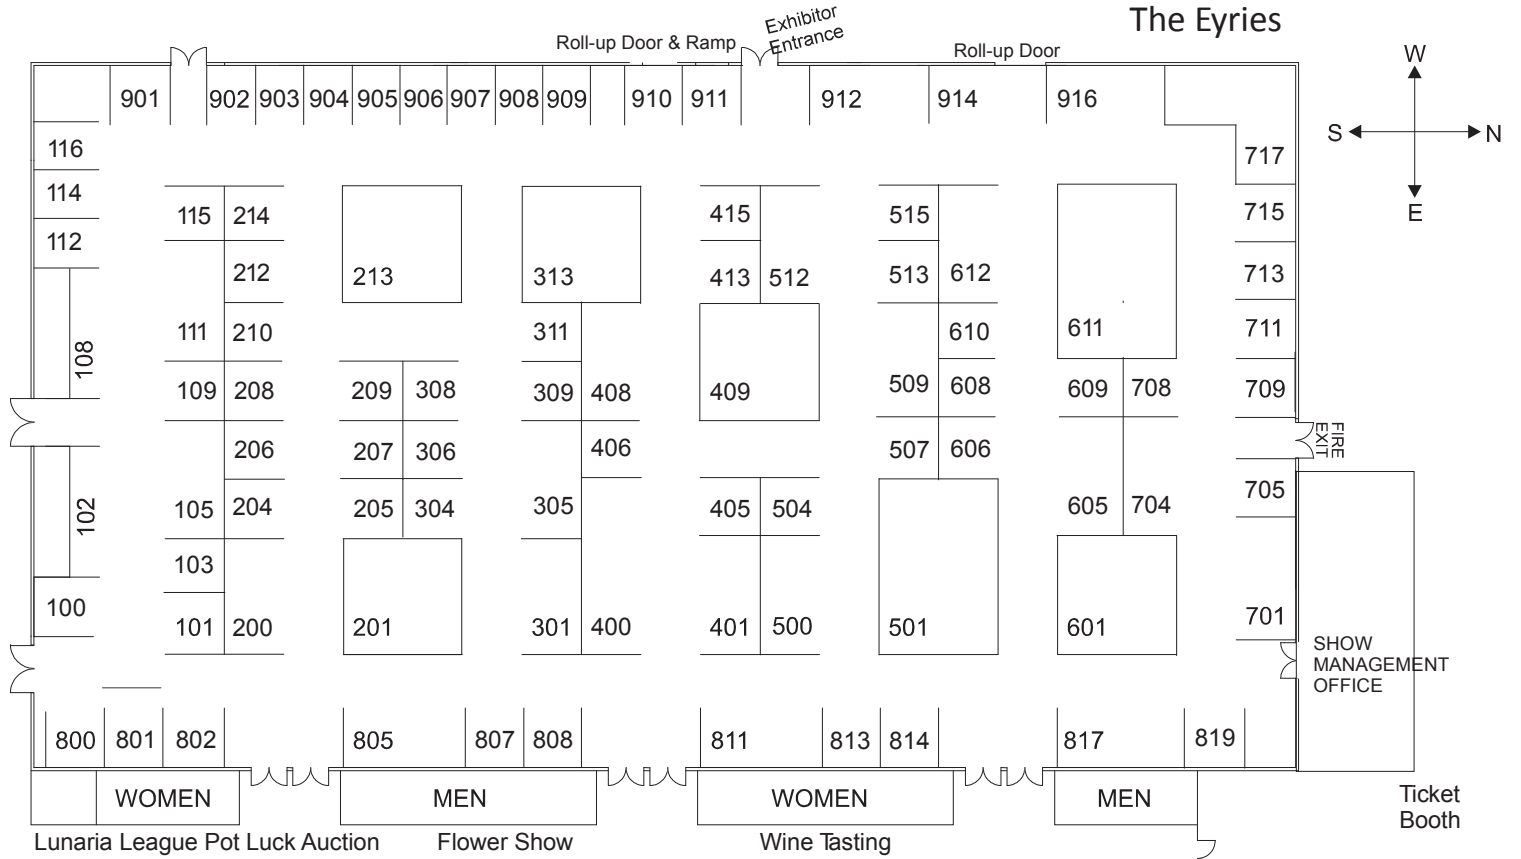

The Glen

The Eyries

Show Entrance

**BIFGIS**  
 BOISE FLOWER & GARDEN SHOW  
 March 23-25, 2012 - BOISE CENTRE

Sponsored By  
 IDAHO NURSERY & LANDSCAPE ASSOCIATION

The Grove at the  
  
 boise|centre  
 Downtown on the Grove